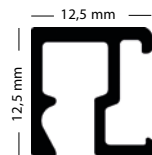

TECHNICALLY PERFECT / TECHNISCHE PERFEKTION

A rail that is in keeping with the artwork. Externally finished in a refined style, whilst strong and reliable at the same time. With none of its functionality and quality sacrificed. Easy to handle thanks to its light weight, and simple to fix to the wall using its clips.

Eine Schiene, die zum Kunstwerk passt. Im Aussehen elegant verarbeitet, zugleich jedoch stabil und zuverlässig. Unter Wahrung aller funktionellen und qualitativen Eigenschaften. Dank des geringen Gewichtes praktisch zu verwenden und mittels Clips einfach an der Wand zu befestigen.

WARRANTY 10 YEARS WARRANTY

MAX 20 kg/m

MAX 5 kg
Micro Grip + Perlon

MAX 10 kg
Micro Grip + Steel / Stahl

1 mm
Thickness
Die Dicke

PA -70%
Polyamide reinforced with fibreglass
Glasfaserverstärktes Polyamid

Reduced material consumption
Geringerer Materialverbrauch

MICRO GRIP

The Micro Grip hook has been developed in an environmentally friendly way and combines two tried and tested techniques: the self-locking clasp mechanism built into the hook, and the use of technically advanced plastics.

Der Micro Grip-Haken wurde nach ökologischen Kriterien entwickelt und kombiniert zwei bewährte Techniken: den im Haken integrierten selbstverankernden Klemmechanismus und der Einsatz eines hochwertigen technischen Kunststoffes.

TWISTER MICRO

The exceptionally thin Twister Micro perlon or steel hanging cords are just 1 mm thick and match the compact construction perfectly.

Die superdünnen Twister Micro-Aufhängeseile aus Perlon oder Stahl sind nur einen Millimeter dick und fügen sich perfekt in das kompakte Design.